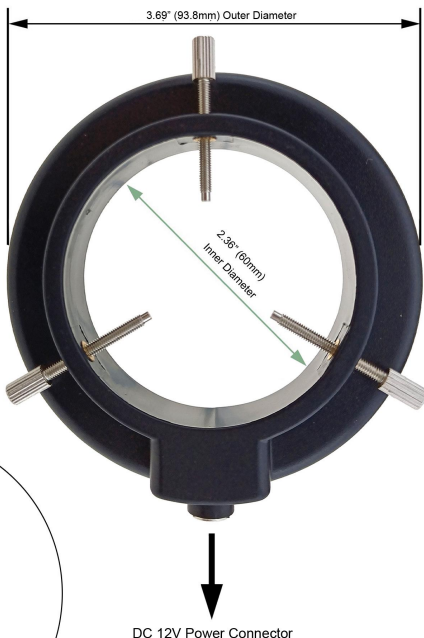

Specifications:

- Number of LED: 144pcs
- Light color: 6500K white light
- LED life time: > 100000 hours
- Brightness adjust: 0-100%
- Power: 8W
- DC Power input: 12V
- Inner diameter: 2.36" (60mm)
- Overall diameter: 3.69" (93.8mm)
- Weight: 0.13 lb (57.4g)

Adjustable power adapter is included