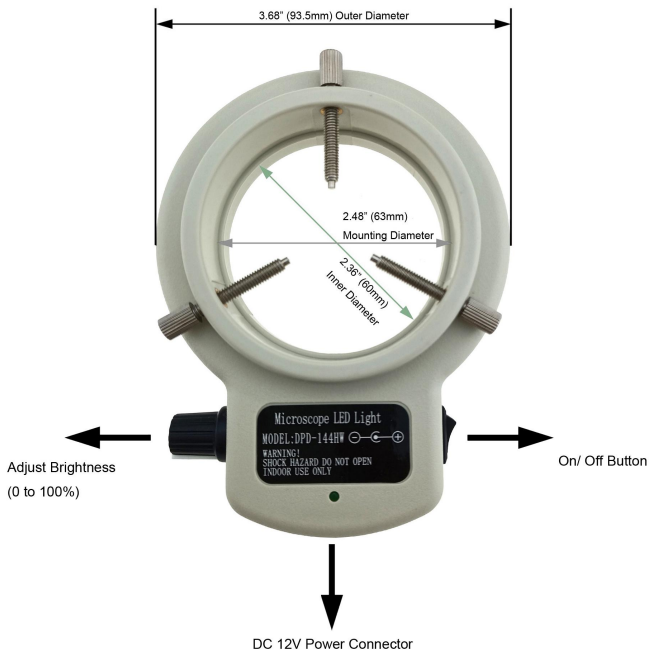

www.qarequ.com

qarequ.com/index.php/contact

@qarequ

Safety Instructions:

- Avoiding dropping
- Do not disassemble
- Open flame sources, such as candies, must not be placed on this product
- Only use a dry cloth or brush to clean this product
- Indoor use only

Specification:

- Number of LED: 144pcs
- Light color: 6500K white light
- LED life time: > 100000 hours
- Brightness adjust: 0-100%
- Power: 8W
- DC Power input: 12V
- Mounting size: 2.48" (63mm)
- Inner diameter: 2.36" (60mm)
- Overall diameter: 3.68" (93.5mm)
- Weight: 0.19 lb (86.6g)